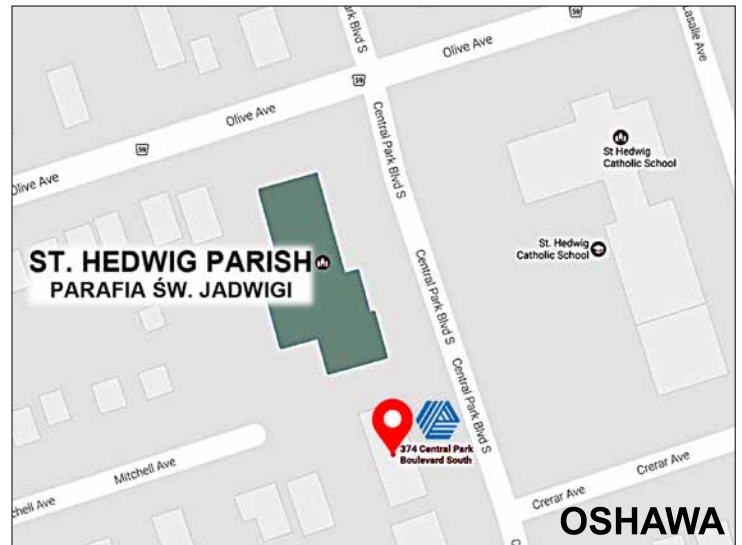

RELOCATION OF OSHAWA BRANCH

Please be informed that our Oshawa Branch has been relocated to

**374 CENTRAL PARK BLVD SOUTH
OSHAWA, ON L1H 5X2**

and our previous location is now closed.

Tel.: 905-432-2200 • Toll Free: 1.855.765.2822

Branch Hours:

Monday 10 am - 4 pm • Tues-Wed: 2 pm - 6 pm

Thurs-Fri: 2 pm - 7 pm • Saturday 9 am - 1 pm

Please come and see us in our new location!

GICs • TFSA • RRSP • RRIF • RESP

Limited-Time Rate Special

2.75% + 2.00%

for the first 3 months

for 3 years*

* Interest rates subject to change at any time without notice. Please ask for details

**PRE-INKED STAMPS
PROMOTION**

UNTILL JULY 31st, 2017

With any order of 400+ business cheques, or 200+ personal cheques, get **50% off** the regular

stamp price of $35.80,

**NOW ONLY
$17.90**

Deposit "NAME / LTD." Account #	ABC Company Your Address	"NAME / LTD" Phone No.	Your Name Your Address

**FREE and unlimited
Internet Banking and Mobile Banking**

You can do multiple things from the comforts of your home with our **FREE and UNLIMITED** Internet Banking and Mobile Banking.

- **FREE** Bill Payments
- **FREE** INTERAC e-Transfers
- **FREE** Cheque Deposits via Smartphones
- **FREE** e-Statements
- **FREE** Text & e-Mail Alerts
- **FREE** Spending and Budget Analysis Tools

Also, you have access to thousands of **SURCHARGE-FREE** ATMs in Canada with THE EXCHANGE® Network • www.the-exchange.ca

Visit our website

www.polcu.com

for quick links and information

**MOBILE
FINANCIAL SERVICES**

We will come to your place

Call 7 Days a Week

Toll Free: 1-855-POLCU-CA Ext. 7
7 6 5 2 8 - 2 2

ST. STANISLAUS - ST. CASIMIR'S POLISH PARISHES CREDIT UNION LIMITED www.polcu.com

MISSISSAUGA Wisła Plaza, 3621 Dixie Rd.	T. 905. 629.0365	Monday - Friday: 9 am - 9 pm
MISSISSAUGA 3145 Dundas St. West, Unit 5	905. 828.7333	Saturday 9 am - 1 pm
MISSISSAUGA JPII Centre, 4300 Cawthra Rd.	905. 272.1260	Mon: 9 am-6 pm • Tues-Wed: 9 am-5 pm • Thurs-Fri: 9 am-7 pm • Sat: 9 am-1 pm
TORONTO 220 Roncesvalles Ave.	416. 537.2181	Monday - Friday: 12 pm-6 pm • Saturday - Closed
TORONTO 2987 Bloor St. West	416. 236.3248	Mon-Wed: 10 am-4 pm • Thurs-Fri: 9 am-7 pm • Saturday 9 am-1 pm
TORONTO 3055 Lake Shore Blvd. West	416. 503.9463	Wednesday: 10 am-5 pm
TORONTO 12 Denison Ave.	416. 703.0996	Mon: 10 am-4 pm • Tues-Wed: 2 pm-6 pm • Thurs-Fri: 2 pm-7 pm • Sat: 9 am-1 pm
OSHAWA 374 Central Park Blvd South	905. 432.2200	Mon-Thurs: 11 am-5 pm • Friday: 10 am-6 pm • Saturday: 9 am-1 pm
HAMILTON 709 Barton St. East	905. 545.5537	Monday - Friday: 9:00 am - 4:30 pm
CHESLEY 77 - 1st Avenue South	(519) 363.7351